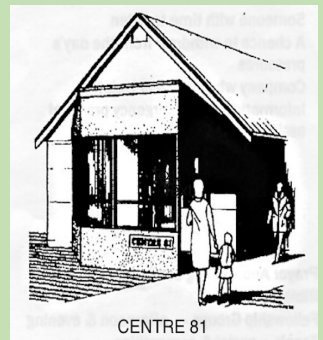

WHEN:

**Tuesdays and Fridays from
10.00 a.m. until 12.00 noon.**

CENTRE 81

81 Doncaster East Road Mitcham Vic. 3132
Phone 9873 1726